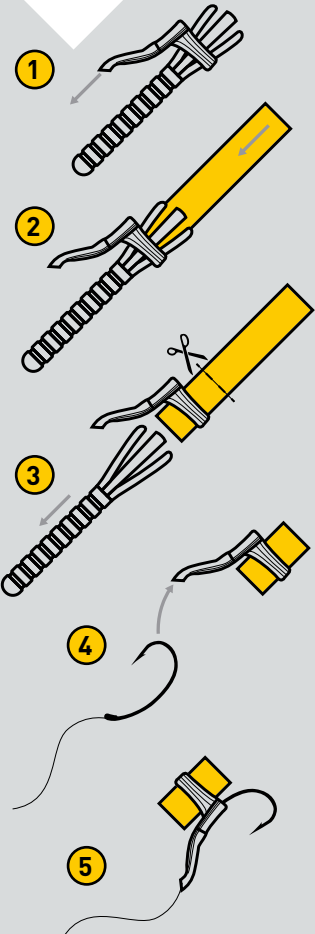

BAIT SPIKE

Barbed metal bait spikes perfect for hook baits like boilies, maggots, corn, soft pellets and many other.

code size

- CZ 3581 S/7mm
- CZ 3574 M/10mm
- CZ 3567 L/15mm

10 pcs

**CZ 0626
MICRO RING BAIT SCREW**

Bait screws designed with a micro flexi ring swivel to be used directly on the shank of hooks and can be used with many different baits like boilies, pop ups and many more. Perfect for use on D-rigs, Chod rigs and more.

5 pcs

POP UP PEG

Size: 10 mm.

10 pcs

1. code color
2. CZ 3927 red