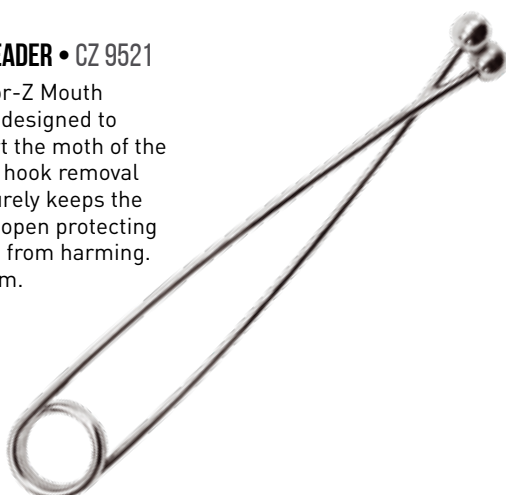

BOILIE HOOK SHARPENER • CZ 0114

A handy 4in1 sharpening gadget: flat, semicircle, groove and 3 tapered surfaces for all sharpening jobs. The diamond powder coating ensures perfect result. Size (closed): 13 cm.

SKINLINE STRIPPER • CZ 0902

2 in 1 functions: skinline stripper and knot/hook tester.

RETRACTABLE KNOT TYER • CZ 9262

Handy tool for making the knot/loop tying fast and easy.

- Size: 11 cm.

PREDATOR-Z

MOUTH SPREADER • CZ 9521

The Predator-Z Mouth Spreader is designed to spread apart the mouth of the fish making hook removal easy. It securely keeps the mouth held open protecting your fingers from harming.

- Size: 17 cm.

KNOT OPENER • CZ 4214