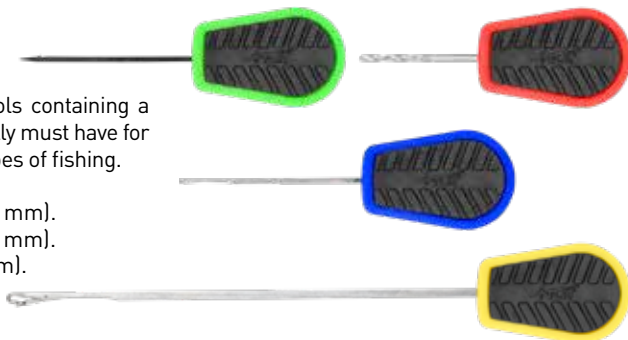

**CZ 2798
ENTRANT CARP NEEDLE SET**

Handy set of four baiting tools containing a drill and three needles. A really must have for boilie feeder or traditional types of fishing.

- Bait Drill (Ø1.5x22 mm).
- Stringer Needle (1x2x100 mm).
- Gated Needle (0.5x1.2x43 mm).
- Barbed Needle (Ø1x40 mm).