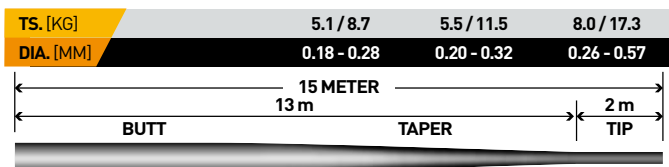

TAPERED LEADER FEEDER COMPETITION

Tapered leader line for taking the shock of casting a heavy feeder or spod long distances. The thicker section is an effective shock leader while the thinner section is easy to tie with a small knot to the main line and runs through the guides easily. Perfect for feeder and match fishing.

new **5x 15m**

code	diameter	PT-test*
CZ 7625	∅0.18-0.28 mm	5,1/8,7 kg
CZ 7632	∅0.20-0.32 mm	5,5/11,5 kg
CZ 7649	∅0.26-0.57 mm	8,0/17,3 kg