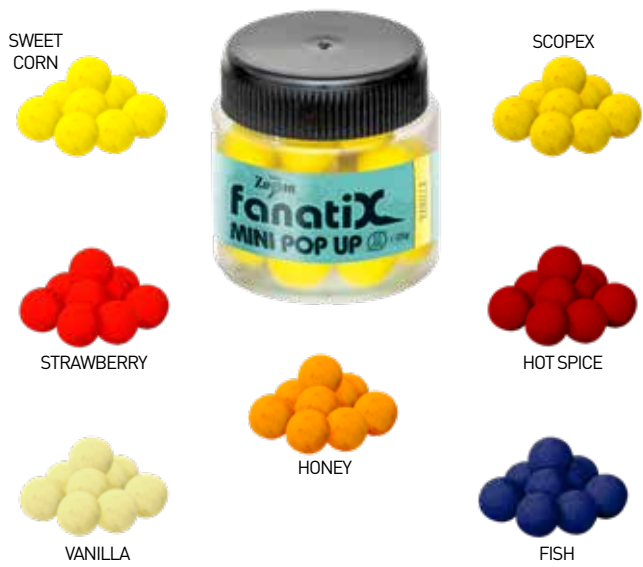

PREMIUM NATURAL BOILIE, BALANCED

Thanks to its high protein and water soluble amino acid content it makes perfect balanced rigs. If there is no catch or there are not too many fish in the water or even in running waters it is one of the best options.

flavour	code	NET WEIGHT	PCS/CTN	GROSS WEIGHT/CTN
fish essence	CZ 9247	100 g	12	1,50 kg
fruit essence	CZ 9254			
spice essence	CZ 9261			

PREMIUM NATURAL BOILIE, CLASSIC

Thanks to its high protein and water soluble amino acid content it makes a perfect hook bait. If there is no catch or there are not too many fish in the water or even in running waters it is one of the best options.

flavour	code	NET WEIGHT	PCS/CTN	GROSS WEIGHT/CTN
fish essence	CZ 9278	120 g	12	1,75 kg
fruit essence	CZ 9285			
spice essence	CZ 9292			

FANATIX MINI POP UP

Developed to be used with bait spike but using a thin bait needle threading on a hair rig is also a good choice. They are hard enough to withstand the forces when casting or the poking of a smaller fish. The luring effect is enhanced with some appetizing additive.