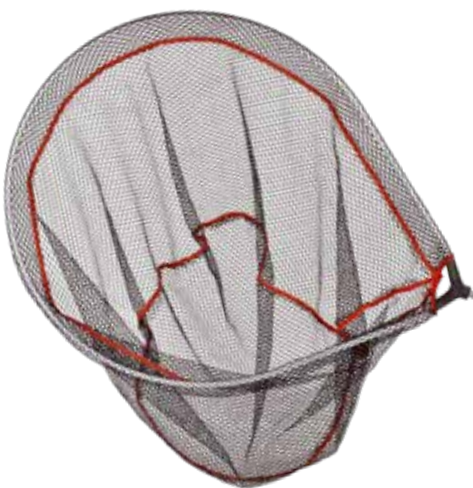

NET HEAD "BASIC"

All-around landing net head with mesh of 5mm hole size, light alu arms and standard screw joint.

code	size
CZ 2951	55x45 cm
CZ 2968	65x55 cm

5 mm

FEEDER COMPETITION

FCR-N1 NET HEAD • CZ 7380

Stylish and strong design feature the FCR-N1 net head. The net is sewed to an abrasion-resistant material. It is attached to the inside of the frame to protect it from wearing out. The frame has a square cross section making it more loadable than the round ones. Size: 40x50x30 cm.

new

6 mm