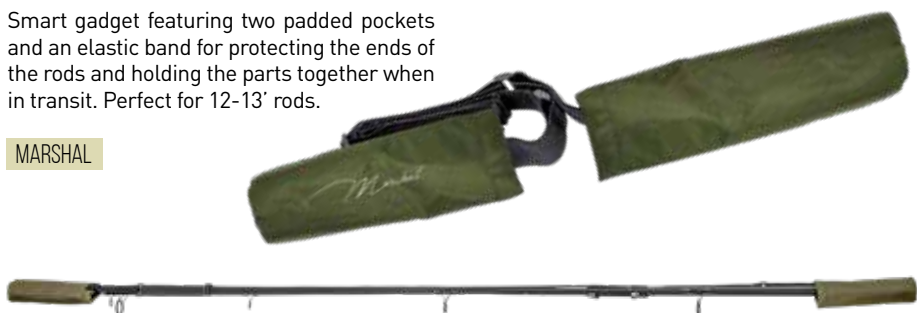

TIP TOPS, 12-13" • CZ 4075

Smart gadget featuring two padded pockets and an elastic band for protecting the ends of the rods and holding the parts together when in transit. Perfect for 12-13' rods.

MARSHAL

TIP PROTECTOR • CZ 3484

Perfect for use with all types of rods. It gives added protection when your rods are being carried. Fully padded to protect tips on folded down rods. Velcro strap ensures keeping rods securely in position.

- Size: 35x11,5 cm.