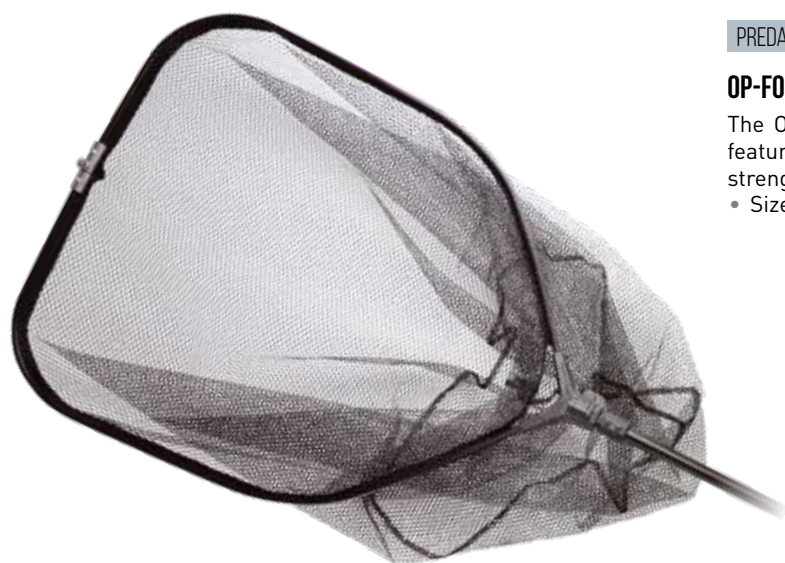

PREDATOR-Z

OP-FOLDABLE LANDING NET • CZ 6605

The OP-Foldable landing net ensures easy landing of your catch featuring foldable head, massive telescopic handle, robust arms, strengthened plastic spreader and rubberized mesh.

- Size: 60x70x180 cm (2 sections).