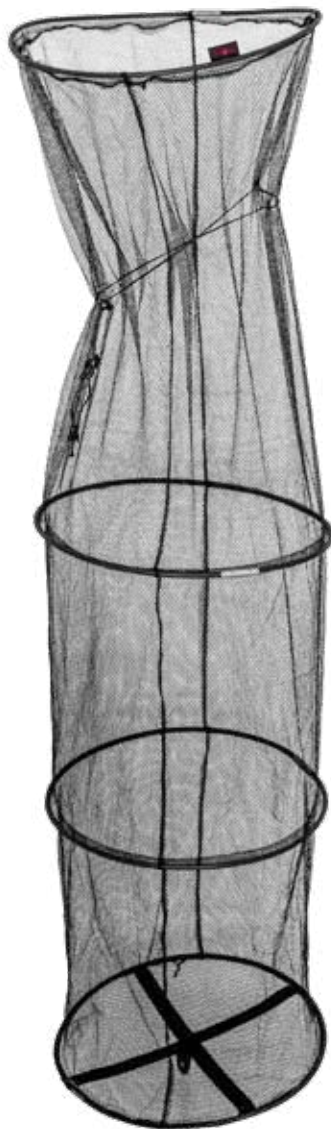

- Size: ø40x80 cm.

BASIC-N KEEPNET

The Basic-N Keepnet offers affordable quality. Comes in different sizes.

code	size
CZ 5676	ø40x120 cm
CZ 5683	ø40x150 cm
CZ 5690	ø40x200 cm

ECO-N KEEPNET

Affordable yet quality keepnet in different sizes.