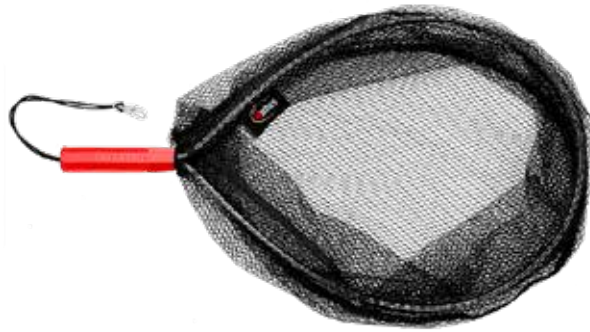

- Size: 60x70x180 cm (2 sections).

PREDATOR-Z

HANDY LANDING NET • CZ 2416

- Fish friendly rubberised mesh (depth: 35 cm).
- Aluminium frame is light in weight and provides excellent strength and durability to the net.
- Non-slip grip handle.
- Wrist strap.
- Size: 36x50/64 cm.