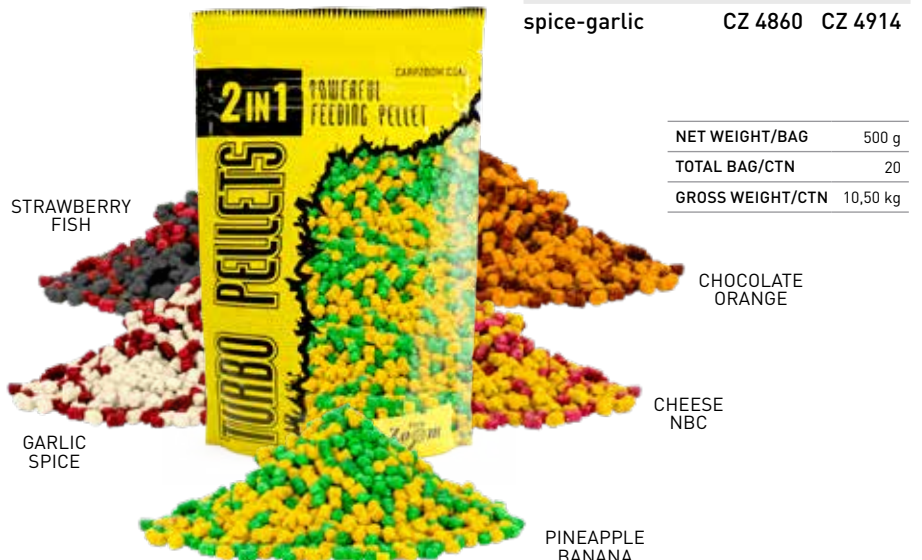

flavour	3 mm	6 mm
chocolate-orange	CZ 4822	CZ 4877
cheese-NBC	CZ 4839	CZ 4884
strawberry-fish	CZ 4846	CZ 4891
pineapple-banana	CZ 4853	CZ 4907
spice-garlic	CZ 4860	CZ 4914

NET WEIGHT/BAG	500 g
TOTAL BAG/CTN	20
GROSS WEIGHT/CTN	10,50 kg