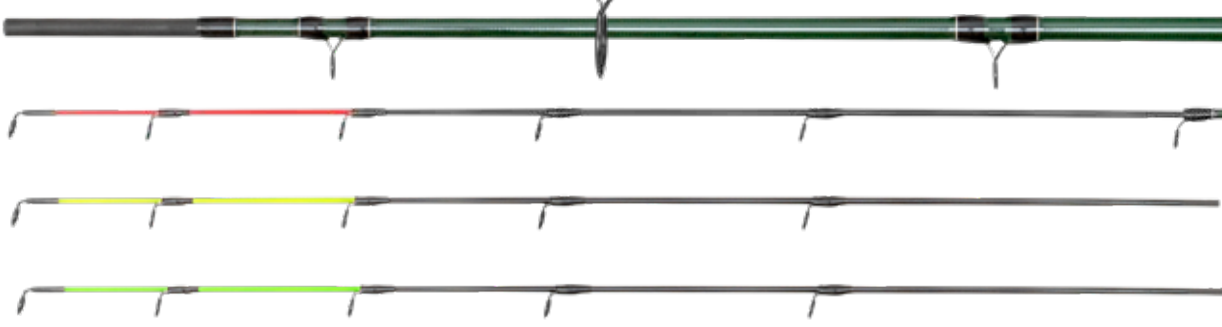

SERIE FINE FEEDER COMPETITION

The Serie Fine rods are made for the fine fishing enthusiasts. These competition feeder rods can be used successfully even in every-day fishing. Thanks to its specific design, the up-to-date materials and technology, the slim carbon blank and the new-generation light-weight guides they are ideal choice for casting to short or medium distances targeting bream or middle-sized carp but thanks to the excellent reserve of strength and flexibility bigger fish can be handled with ease as well. Comes with 3 carbon tips.

code	length	c. weight	t. length	weight	sec.	guides
CZ 3208	330 cm	medium	170 cm	310 g	2+3	SIC
CZ 3215	360 cm	medium	185 cm	330 g	2+3	SIC

SERIE METHOD FEEDER COMPETITION

The Serie Method range meets the expectations of the method feeder fishing. The slim, lightweight and flexible blank and the aligned action ensures a real experience during playing the fish and reduces the chance of losing it. Comes with 2 glass tips and 1 carbon tip.

code	length	c. weight	t. length	weight	sec.	guides
CZ 6742	360 cm	40-120 g	126 cm	200 g	3+3	SIC
CZ 6759	390 cm	60-160 g	126 cm	230 g	3+3	SIC

CARP FEEDER FEEDER COMPETITION

The latest member of the Feeder Competition rod family is built on a slim blank with EVA /cork handle and single-leg guides with SIC inserts. The action is stiff enough for long casting but, thanks to the soft upper third, it is a real joy when playing fish. Designed for both please and competition fishing. Comes with 2 glass and 1 carbon tips.

code	length	c. weight	t. length	weight	sec.	guides
CZ 7830	360 cm	150 g	126 cm	330 g	3+3	SIC
CZ 7847	390 cm	180 g	137 cm	360 g	3+3	SIC

WILD CARP FEEDER

FEEDER COMPETITION

The Wild Carp Feeder rod is perfect choice for chasing big fish. Thanks to the used materials, the production technology and the strict quality assurance this rod is extremely loadable, even the big feeding baskets can be casted to a big distance with ease. Comes with 2 glass tips and 1 carbon tip.