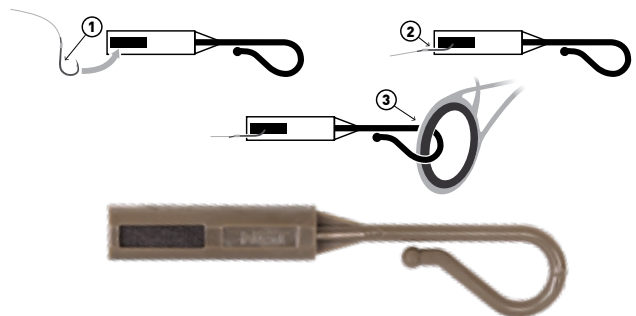

HOOK SECURE • CZ 2545

A pack of 3 hook safe systems. They attach to a rod ring followed by pressing the hook into the foam to prevent scratching the rod. The hook safe system keeps hooks sharp and safe.