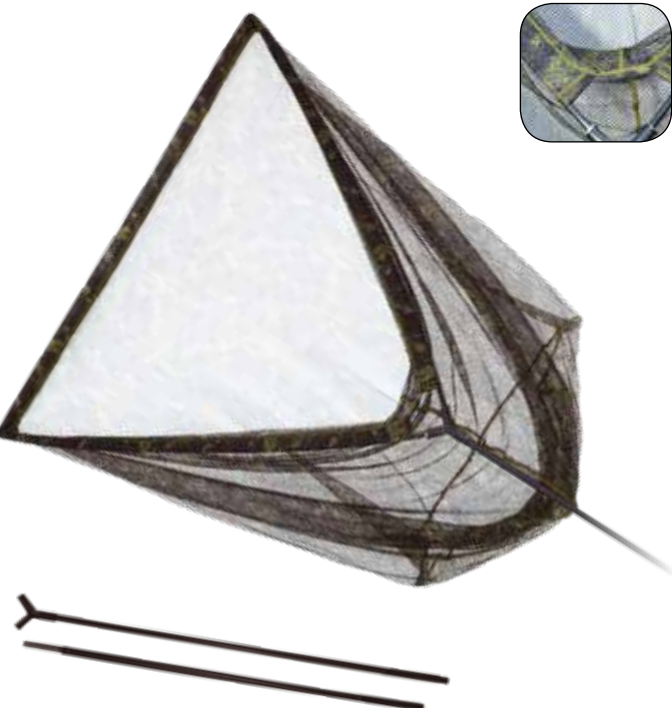

CAMOU BOILIE LANDING NET, 2 SECTIONS • CZ 6858

Lightweight yet stiff landing net with camou mesh which will blend in with just about any bankside background. Composite put-in handle. Fish friendly camou mesh.

- Reinforced 107 cm arms. Strengthened spreader block.
- Non-skid grips.
- Black carry sleeve.
- Size: 107x107x100x180 cm (2 sections).