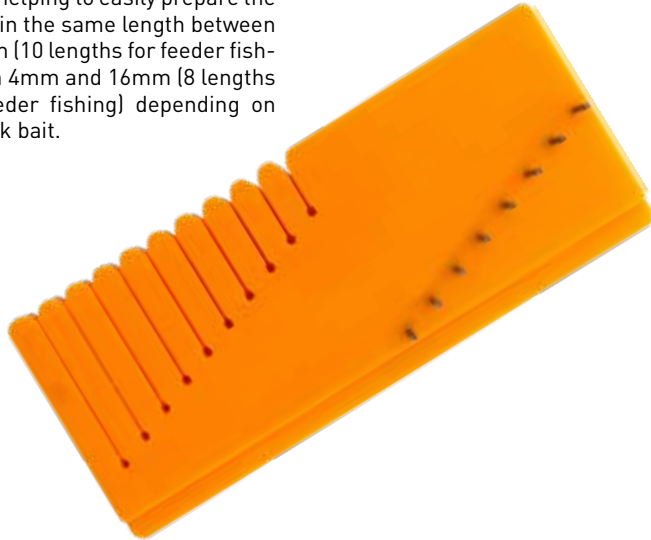

METHOD FEEDER HAIR GAUGE • CZ 5133

A great gadget helping to easily prepare the hair rig always in the same length between 7mm and 16mm (10 lengths for feeder fishing) or between 4mm and 16mm (8 lengths for method feeder fishing) depending on the chosen hook bait.