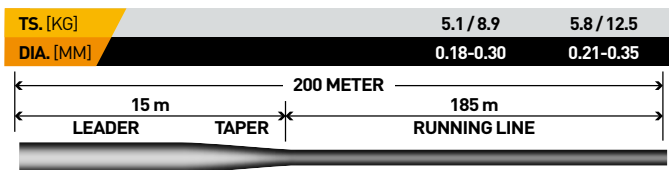

TAPERED LINE FEEDER COMPETITION

The Feeder Competition Tapered Line offers 185 meters of the thinner line and a knotless taper going up to the thicker leader making a 15 meters long tapered leader. The thin main line runs easily through the guides enabling longer casts. The tapered section avoids having a knot for weeds to snag on. The thicker section ensures an efficient fight and lowers the chance of losing the fish. Especially recommended for feeder and method feeder fishing.

new **200 meters**

code	diameter	PT-test*
CZ 7656	∅0.18-0.30 mm	5,1/8,9 kg
CZ 7663	∅0.21-0.35 mm	5,8/12,5 kg